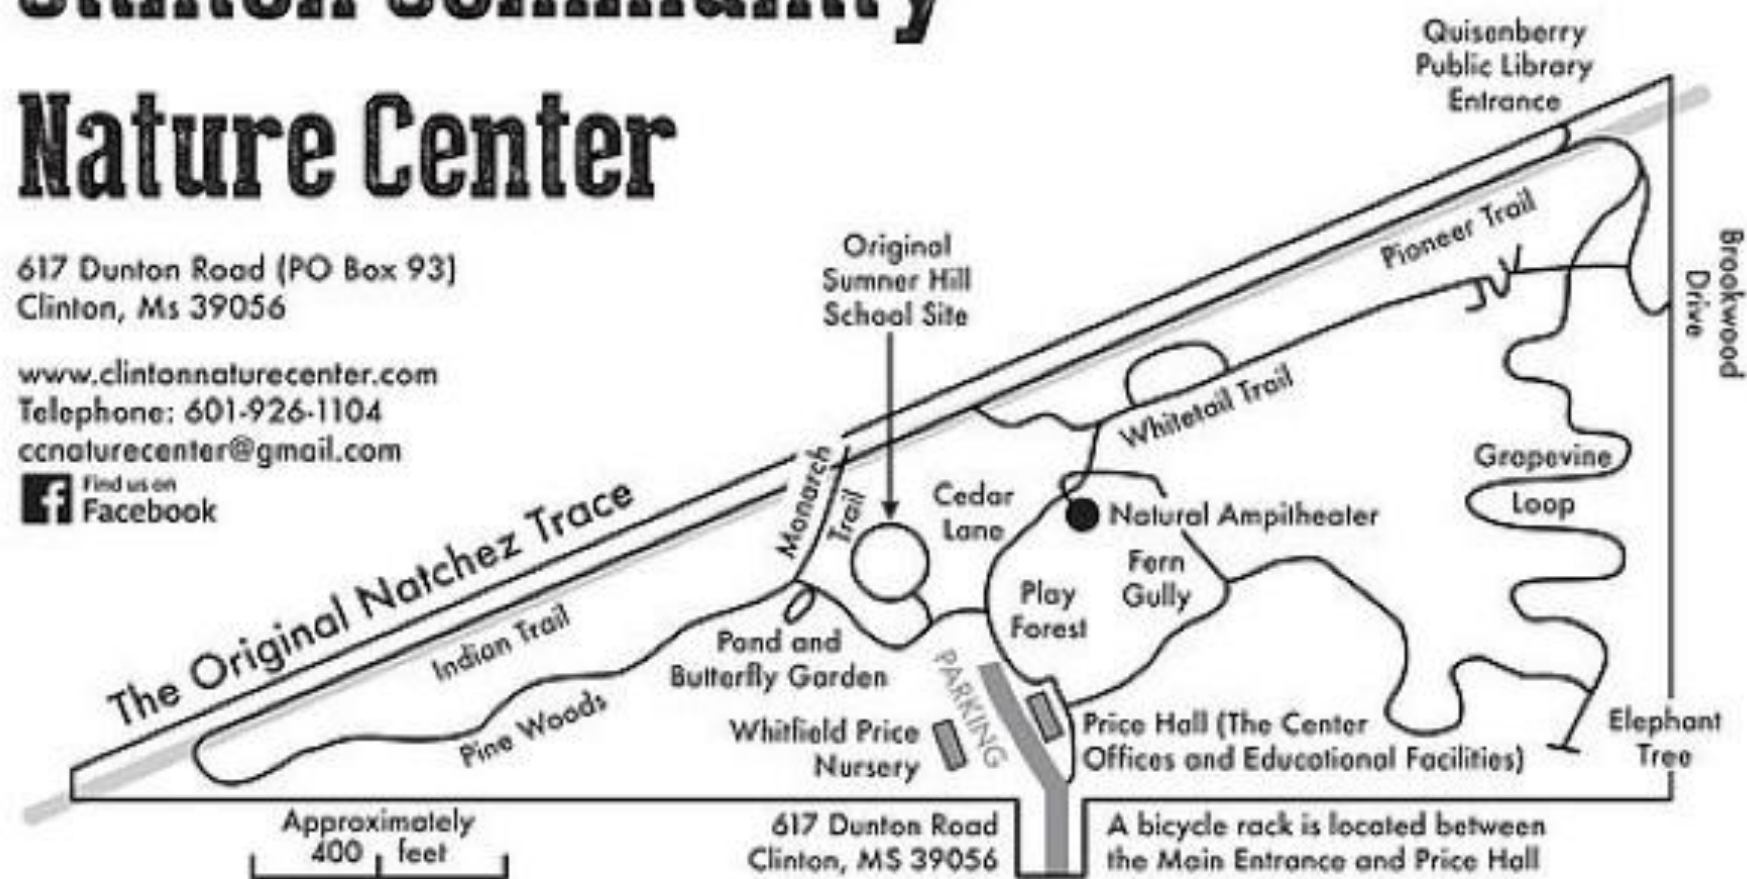

Clinton Community

Nature Center

617 Dunton Road (PO Box 93)
Clinton, Ms 39056

www.clintonnaturecenter.com
Telephone: 601-926-1104
ccnaturecenter@gmail.com

Find us on
Facebook

Trail Map

Check our website for upcoming events: www.clintonnaturecenter.org

Trails open everyday of the year from 7am-sunset

No pets, bikes, or smoking please!